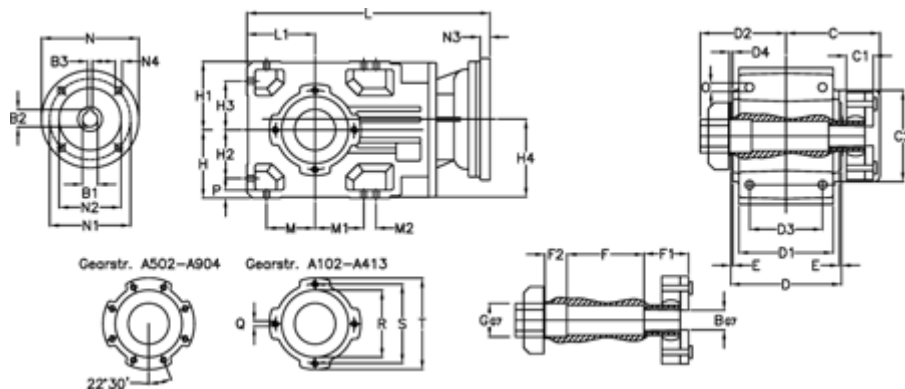

Article number: 29600101396040
 Description: Bevel helical gearbox
 A102QF20-13,9-P100B5

Measures

B = 20	D1 = 95	F2 = 36	L = 312.0	N3 = -
B1 = 28	D2 = 90	G = 32	L1 = 70	N4 = M12x16
B2 = 31.3	D3 = 75	GA = 14,5 NM	M = 50.0	O = 9.5
B3 = 8	d4 = 4.5	H = 70	M1 = 50.0	P = 9
C = 101.5	Description = A102QF-xx-P100 B5	H1 = 70	M2 = -	Q = M8x12
C1 = 29	E = 3.0	H2 = 50.0	N = 250	R = 80
C2 = 83.0	F = 77.5	H3 = 50.0	N1 = 215	S = 100
D = 117	F1 = 36.0	H4 = 83.0	N2 = 180	T = 120